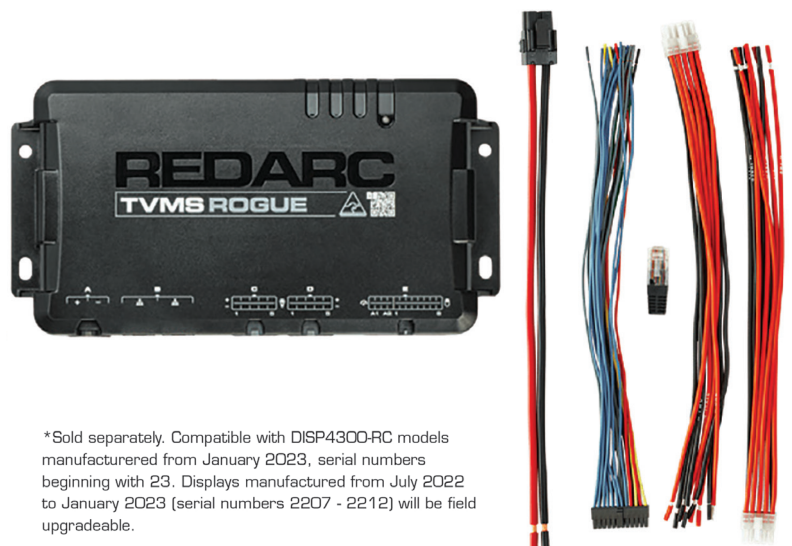

THE POWER OF

**REDARC**

Part No. TVMS1240

# TVMS ROGUE POWER CONTROL MODULE

Introducing the TVMS Rogue 12V 40A power control module. Utilising the intuitive RedVision interface, the TVMS Rogue offers a compact and flexible off-grid power control solution.

At just 25mm thick and with in-built smart fuses, the TVMS Rogue is a compact and flexible centralised control solution for caravan, camper and 4x4 applications.

When coupled with the RedVision screen\*, and with 10x 10A dimmable outputs and 8 switch inputs, the TVMS Rogue is ideal for the control of lighting and other low powered devices such as fridges and fans. 2 analogue tank level inputs deliver accurate tank information.

The powerful configurator app, moxex connectors and flexible installation options make TVMS Rogue the perfect accessory control solution, streamlining installation and control.

\*Sold separately. Compatible with DISP4300-RC models manufactured from January 2023, serial numbers beginning with 23. Displays manufactured from July 2022 to January 2023 (serial numbers 2207 - 2212) will be field upgradeable.