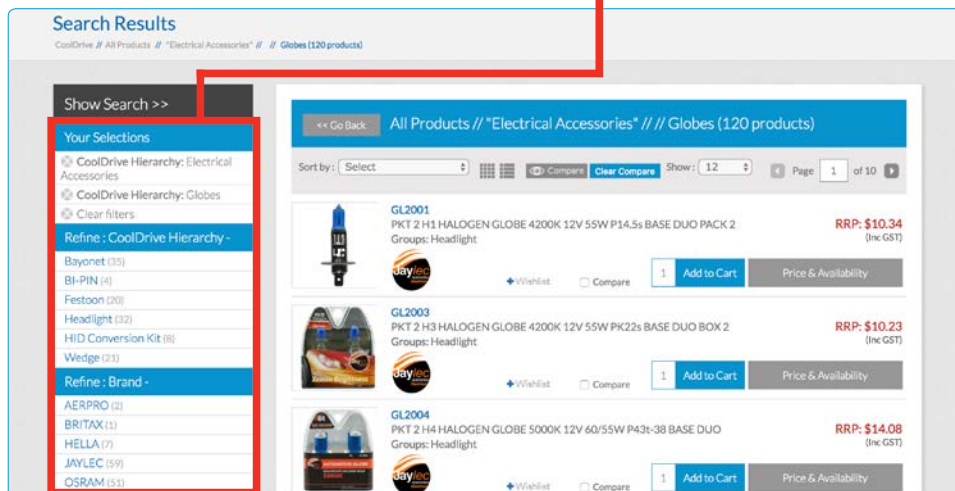

Each item includes a small image of the part, the Denso logo, and buttons for 'Wishlist', 'Compare', 'Add to Cart', and 'Price & Availability'.

4 WAYS TO SEARCH • 2) VEHICLE APPLICATION

2 Enter Vehicle Information

Review Results

4 WAYS TO SEARCH • 3) CATEGORY

3 Enter Product Name (e.g Globes) or use the Drop Down Menu

Filter Results by Multiple Categories

4 WAYS TO SEARCH • 4) KEYWORD OR PART NUMBER

4 Enter Keyword Here