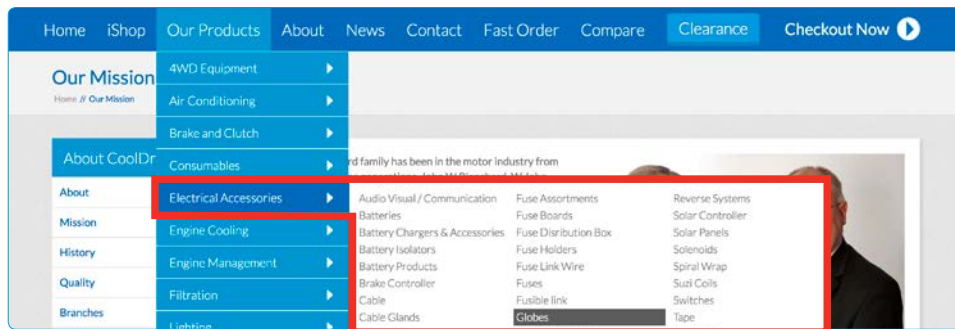

Filter Results by Multiple Categories