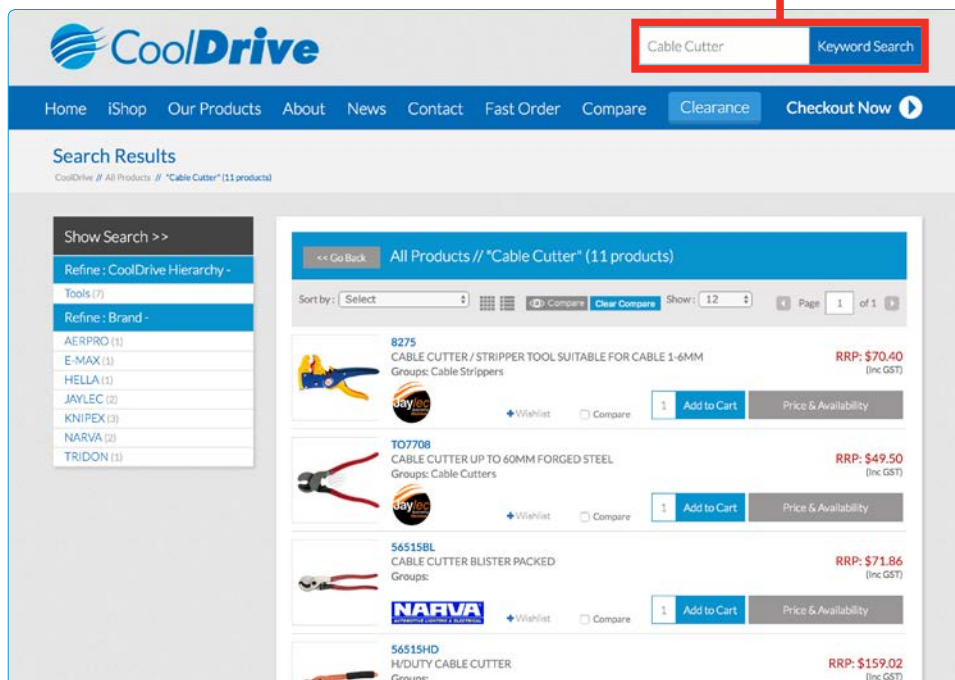

Review Results