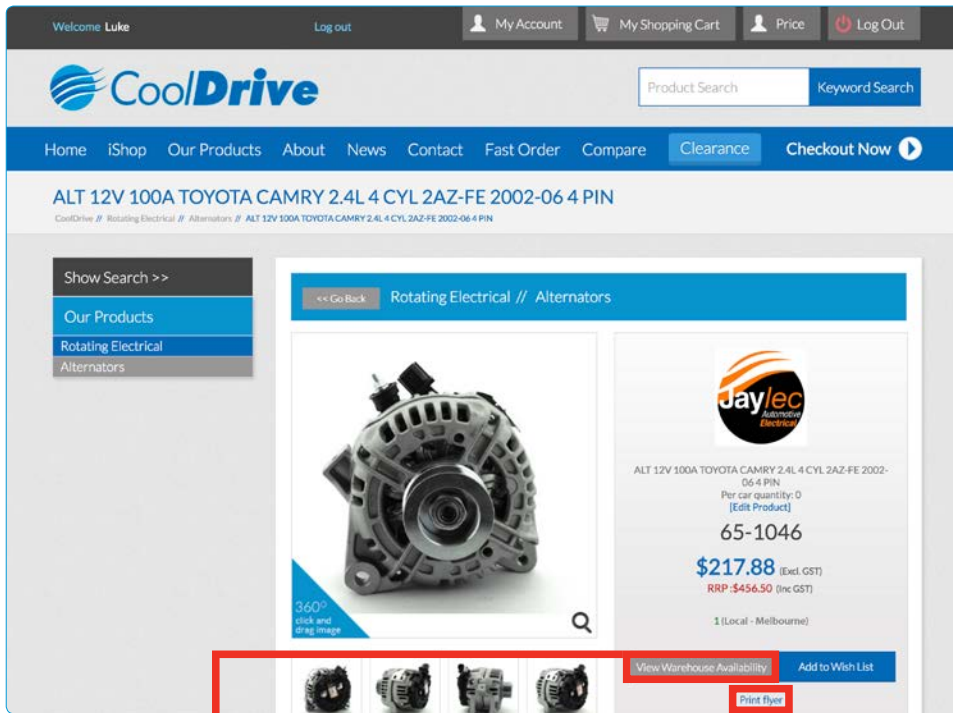

STOCK & WAREHOUSE AVAILABILITY

ACCESS ALL STOCK AVAILABILITY, EFFICIENTLY.