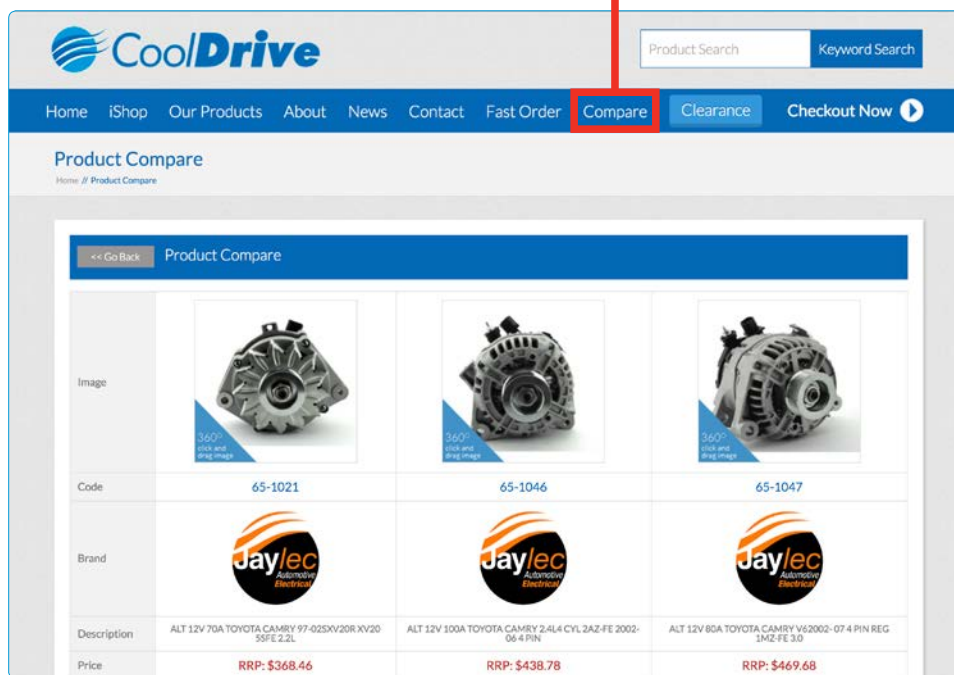

1) Click the "Compare" checkbox when viewing your list of products.

2) Click the Compare button in the list header when you are ready to compare products. Note: You can compare up to 3 products at a time.