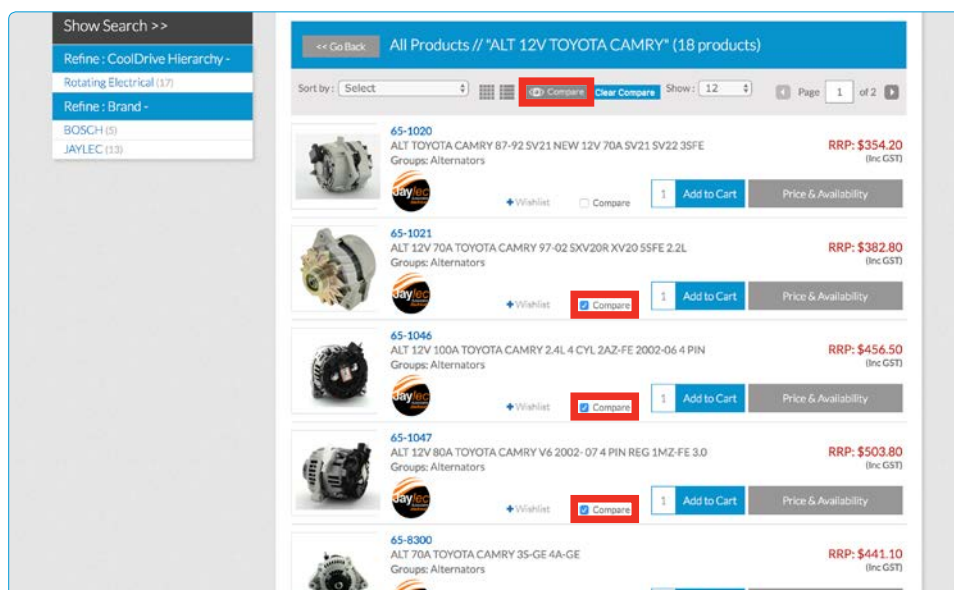

65-1046

1 (Local - Melbourne)

Account & RRP

RRP Only

No Pricing

The price option last used is what is shown next time you login.

FIND THE RIGHT PRODUCT

COMPARE PRODUCTS.

1) Click the "Compare" checkbox when viewing your list of products.

2) Click the Compare button in the list header when you are ready to compare products. Note: You can compare up to 3 products at a time.