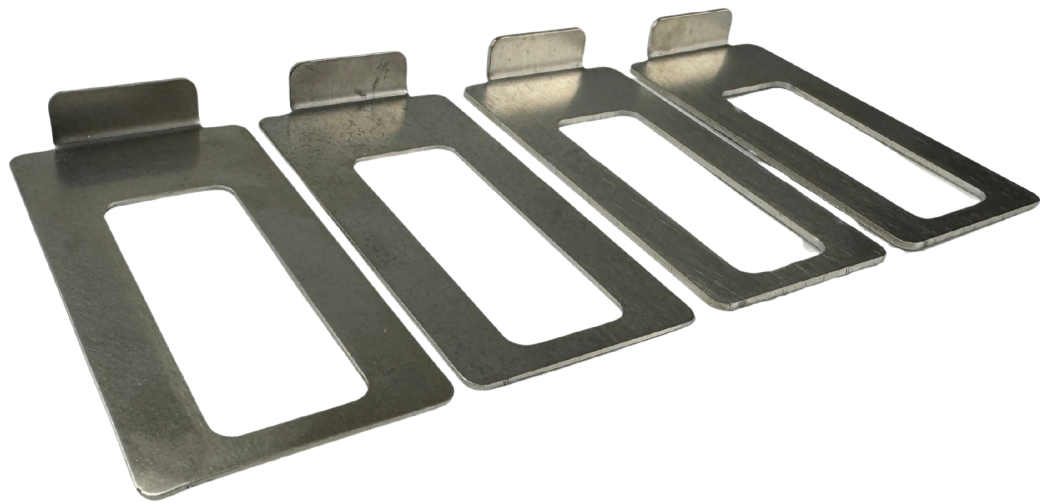

# RATTLE ELIMINATING TOW HITCH SHIM KIT

## ELIMINATE HITCH WOBBLE

PART# HU2005

- 2 x 1mm Shims
- 2 x 1.5mm Shims
- 304 Stainless

Packed For Retail

Suits 50 X 50 Box Section